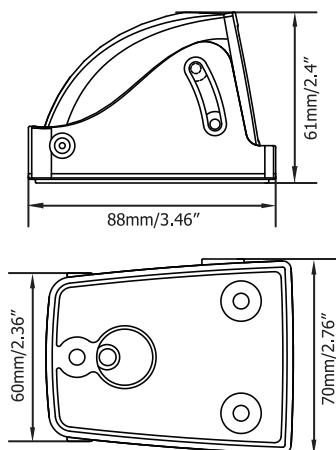

Dimensions

* All product specifications are subject to change without notice
* Models vary in different countries. Please visit EverFocus regional websites for detailed ordering information
* Lens models and availability vary in different regions